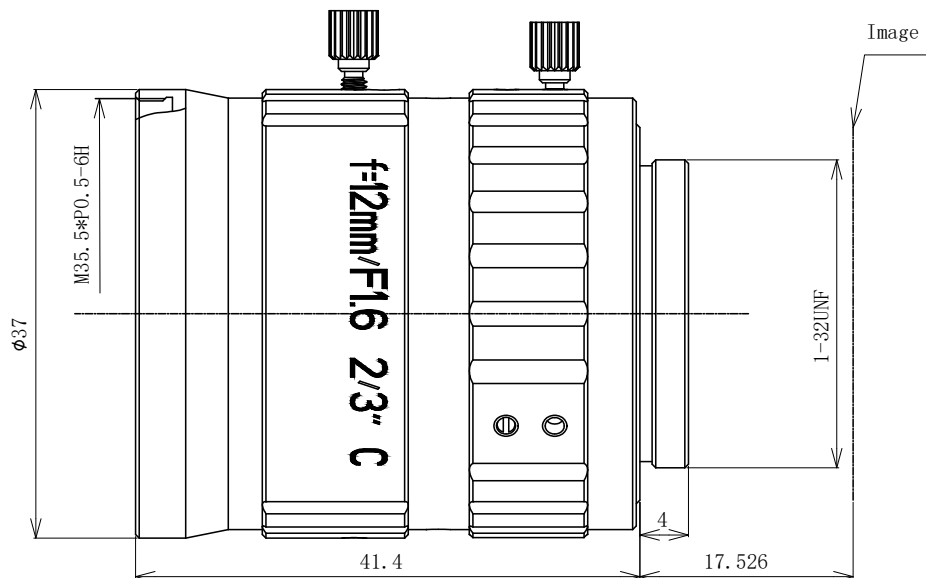

VFA4-230-5M08

8mm Focal Length

		2/3" Full C-Mount
Focal Length		f=8mm
Resolution		5 Megapixel
Aperture (Close)		F=1:1.6~16
Angle of view	1"	/
	1/2"	52.6°x43°x32.8°
	2/3"	68°x57.1°x44.3°
Distortion(TV)		<0.3%
Focus distance(min)		0.1m~1.5m
Flange back		17.526mm in air
Back focus		9mm in air
Mount		C-Mount
Weight		0.12kg

VFA4-230-5M12

12mm Focal Length

2/3" Full C-Mount		
Focal Length	f=12mm	
Resolution	5 Megapixel	
Aperture (Close)	F=1:1.6~16	
Angle of view	1"	/
	1/2"	36°x29.2°x22.1°
	2/3"	48.1°x39.4°x30.1°
Distortion(TV)	<0.15%	
Focus distance(min)	0.1m~1.5m	
Flange back	17.526mm in air	
Back focus	14.04mm in air	
Mount	C-Mount	
Weight	0.1kg	

VFA4-230-5M16

16mm Focal Length

		2/3" Full C-Mount
Focal Length		f=16mm
Resolution		5 Megapixel
Aperture (Close)		F=1:1.6~16
Angle of view	1"	/
	1/2"	28°x22.5°x17°
	2/3"	37.8°x30.7°x23.2°
Distortion(TV)		<0.1%
Focus distance(min)		0.1m~1.5m
Flange back		17.526mm in air
Back focus		14.9mm in air
Mount		C-Mount
Weight		0.1kg

VFA4-230-5M35

35mm Focal Length

		2/3" Full C-Mount
Focal Length		f=35mm
Resolution		5 Megapixel
Aperture (Close)		F=1:1.6~16
Angle of view	1"	/
	1/2"	12.5°x10°x7.3°
	2/3"	17.3°x13.7°x10.2°
Distortion(TV)		<0.15%
Focus distance(min)		0.15m~1.5m
Flange back		17.526mm in air
Back focus		12.52m in air
Mount		C-Mount
Weight		0.1kg