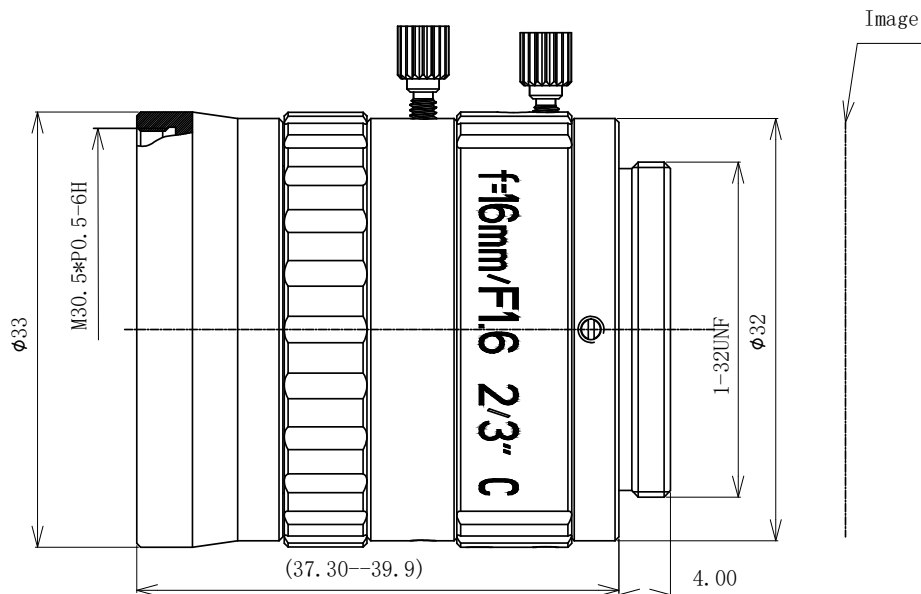

VFA4-230-5M12

12mm Focal Length

2/3" Full C-Mount		
Focal Length	f=12mm	
Resolution	5 Megapixel	
Aperture (Close)	F=1:1.6~16	
Angle of view	1"	/
	1/2"	36°x29.2°x22.1°
	2/3"	48.1°x39.4°x30.1°
Distortion(TV)	<0.15%	
Focus distance(min)	0.1m~1.5m	
Flange back	17.526mm in air	
Back focus	14.04mm in air	
Mount	C-Mount	
Weight	0.1kg	

VFA4-230-5M16

16mm Focal Length

		2/3" Full C-Mount
Focal Length		f=16mm
Resolution		5 Megapixel
Aperture (Close)		F=1:1.6~16
Angle of view	1"	/
	1/2"	28°x22.5°x17°
	2/3"	37.8°x30.7°x23.2°
Distortion(TV)		<0.1%
Focus distance(min)		0.1m~1.5m
Flange back		17.526mm in air
Back focus		14.9mm in air
Mount		C-Mount
Weight		0.1kg

VFA4-230-5M25

25mm Focal Length

		2/3" Full C-Mount
Focal Length		f=25mm
Resolution		5 Megapixel
Aperture (Close)		F=1:1.6~16
Angle of view	1"	/
	1/2"	17.1°x13.7°x10.3°
	2/3"	23.3°x18.7°x14.1°
Distortion(TV)		<0.1%
Focus distance(min)		0.1m~1.5m
Flange back		17.526mm in air
Back focus		10.45mm in air
Mount		C-Mount
Weight		0.1kg

VFA4-230-5M35

35mm Focal Length

		2/3" Full C-Mount
Focal Length		f=35mm
Resolution		5 Megapixel
Aperture (Close)		F=1:1.6~16
Angle of view	1"	/
	1/2"	12.5°x10°x7.3°
	2/3"	17.3°x13.7°x10.2°
Distortion(TV)		<0.15%
Focus distance(min)		0.15m~1.5m
Flange back		17.526mm in air
Back focus		12.52m in air
Mount		C-Mount
Weight		0.1kg