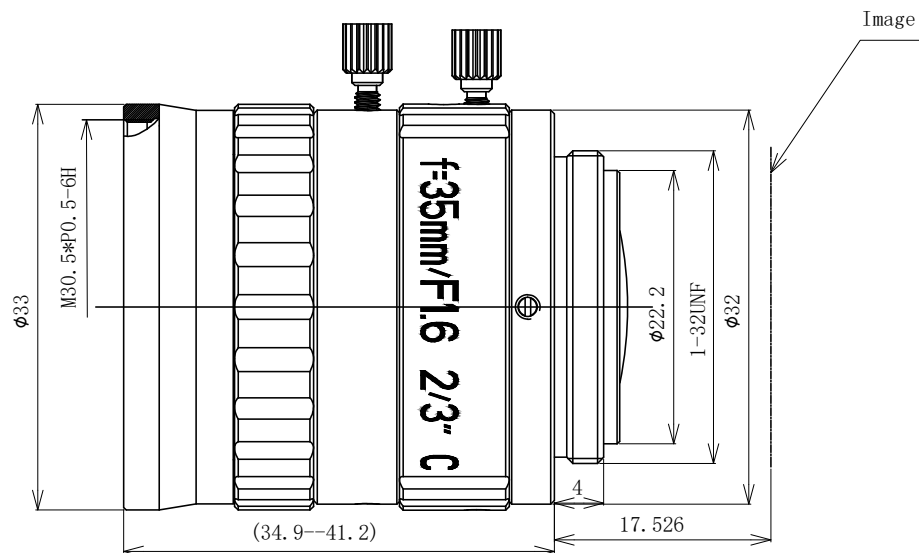

VFA4-230-5M16

16mm Focal Length

		2/3" Full C-Mount
Focal Length		f=16mm
Resolution		5 Megapixel
Aperture (Close)		F=1:1.6~16
Angle of view	1"	/
	1/2"	28°x22.5°x17°
	2/3"	37.8°x30.7°x23.2°
Distortion(TV)		<0.1%
Focus distance(min)		0.1m~1.5m
Flange back		17.526mm in air
Back focus		14.9mm in air
Mount		C-Mount
Weight		0.1kg

VFA4-230-5M25

25mm Focal Length

		2/3" Full C-Mount
Focal Length		f=25mm
Resolution		5 Megapixel
Aperture (Close)		F=1:1.6~16
Angle of view	1"	/
	1/2"	17.1°x13.7°x10.3°
	2/3"	23.3°x18.7°x14.1°
Distortion(TV)		<0.1%
Focus distance(min)		0.1m~1.5m
Flange back		17.526mm in air
Back focus		10.45mm in air
Mount		C-Mount
Weight		0.1kg

VFA4-230-5M35

35mm Focal Length

		2/3" Full C-Mount
Focal Length		f=35mm
Resolution		5 Megapixel
Aperture (Close)		F=1:1.6~16
Angle of view	1"	/
	1/2"	12.5°x10°x7.3°
	2/3"	17.3°x13.7°x10.2°
Distortion(TV)		<0.15%
Focus distance(min)		0.15m~1.5m
Flange back		17.526mm in air
Back focus		12.52m in air
Mount		C-Mount
Weight		0.1kg

VFA4-230-5M50

50mm Focal Length

		2/3" Full C-Mount
Focal Length		f=50mm
Resolution		5 Megapixel
Aperture (Close)		F=1:2.0~16
Angle of view	1"	/
	1/2"	9.6°x7.7°x5.8°
	2/3"	13.2°x10.6°x8°
Distortion(TV)		<0.05%
Focus distance(min)		0.3m~INF
Flange back		17.526mm in air
Back focus		10.88mm in air
Mount		C-Mount
Weight		0.1kg