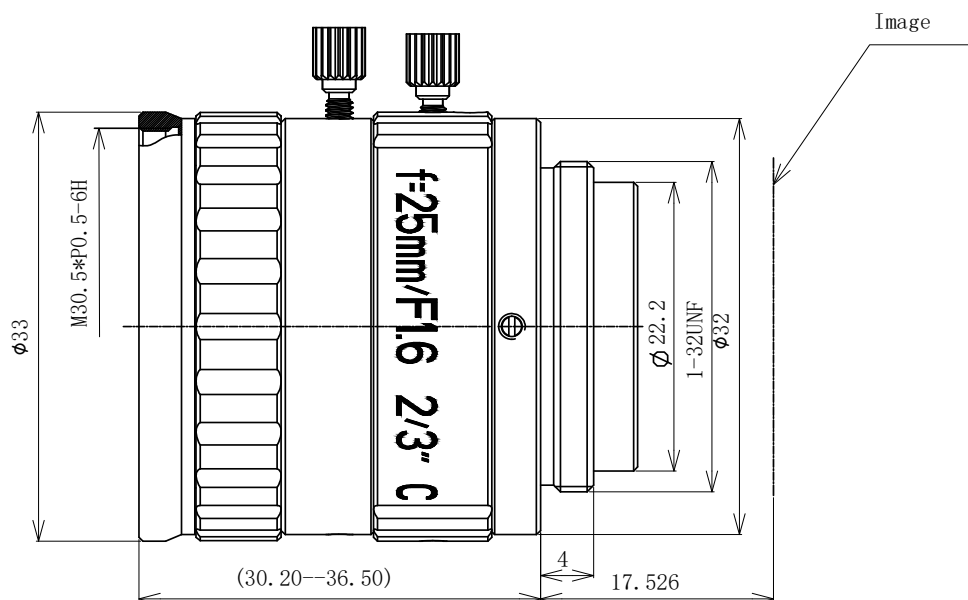

VFA4-230-5M16

16mm Focal Length

		2/3" Full C-Mount
Focal Length		f=16mm
Resolution		5 Megapixel
Aperture (Close)		F=1:1.6~16
Angle of view	1"	/
	1/2"	28°x22.5°x17°
	2/3"	37.8°x30.7°x23.2°
Distortion(TV)		<0.1%
Focus distance(min)		0.1m~1.5m
Flange back		17.526mm in air
Back focus		14.9mm in air
Mount		C-Mount
Weight		0.1kg

VFA4-230-5M25

25mm Focal Length

		2/3" Full C-Mount
Focal Length		f=25mm
Resolution		5 Megapixel
Aperture (Close)		F=1:1.6~16
Angle of view	1"	/
	1/2"	17.1°x13.7°x10.3°
	2/3"	23.3°x18.7°x14.1°
Distortion(TV)		<0.1%
Focus distance(min)		0.1m~1.5m
Flange back		17.526mm in air
Back focus		10.45mm in air
Mount		C-Mount
Weight		0.1kg

VFA4-230-5M35

35mm Focal Length

		2/3" Full C-Mount
Focal Length		f=35mm
Resolution		5 Megapixel
Aperture (Close)		F=1:1.6~16
Angle of view	1"	/
	1/2"	12.5°x10°x7.3°
	2/3"	17.3°x13.7°x10.2°
Distortion(TV)		<0.15%
Focus distance(min)		0.15m~1.5m
Flange back		17.526mm in air
Back focus		12.52m in air
Mount		C-Mount
Weight		0.1kg

VFA4-230-5M50

50mm Focal Length

		2/3" Full C-Mount
Focal Length		f=50mm
Resolution		5 Megapixel
Aperture (Close)		F=1:2.0~16
Angle of view	1"	/
	1/2"	9.6°x7.7°x5.8°
	2/3"	13.2°x10.6°x8°
Distortion(TV)		<0.05%
Focus distance(min)		0.3m~INF
Flange back		17.526mm in air
Back focus		10.88mm in air
Mount		C-Mount
Weight		0.1kg