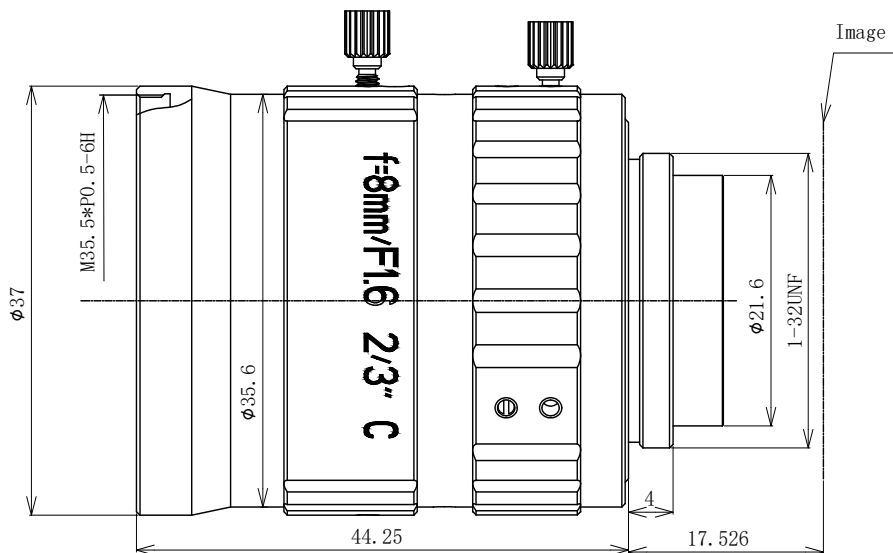

VFA4-230-5M12

12mm Focal Length

2/3" Full C-Mount		
Focal Length	f=12mm	
Resolution	5 Megapixel	
Aperture (Close)	F=1:1.6~16	
Angle of view	1"	/
	1/2"	36°x29.2°x22.1°
	2/3"	48.1°x39.4°x30.1°
Distortion(TV)	<0.15%	
Focus distance(min)	0.1m~1.5m	
Flange back	17.526mm in air	
Back focus	14.04mm in air	
Mount	C-Mount	
Weight	0.1kg	

VFA4-230-5M16

16mm Focal Length

		2/3" Full C-Mount
Focal Length		f=16mm
Resolution		5 Megapixel
Aperture (Close)		F=1:1.6~16
Angle of view	1"	/
	1/2"	28°x22.5°x17°
	2/3"	37.8°x30.7°x23.2°
Distortion(TV)		<0.1%
Focus distance(min)		0.1m~1.5m
Flange back		17.526mm in air
Back focus		14.9mm in air
Mount		C-Mount
Weight		0.1kg

VFA4-230-5M25

25mm Focal Length

		2/3" Full C-Mount
Focal Length		f=25mm
Resolution		5 Megapixel
Aperture (Close)		F=1:1.6~16
Angle of view	1"	/
	1/2"	17.1°x13.7°x10.3°
	2/3"	23.3°x18.7°x14.1°
Distortion(TV)		<0.1%
Focus distance(min)		0.1m~1.5m
Flange back		17.526mm in air
Back focus		10.45mm in air
Mount		C-Mount
Weight		0.1kg

VFA4-230-5M35

35mm Focal Length

		2/3" Full C-Mount
Focal Length		f=35mm
Resolution		5 Megapixel
Aperture (Close)		F=1:1.6~16
Angle of view	1"	/
	1/2"	12.5°x10°x7.3°
	2/3"	17.3°x13.7°x10.2°
Distortion(TV)		<0.15%
Focus distance(min)		0.15m~1.5m
Flange back		17.526mm in air
Back focus		12.52m in air
Mount		C-Mount
Weight		0.1kg